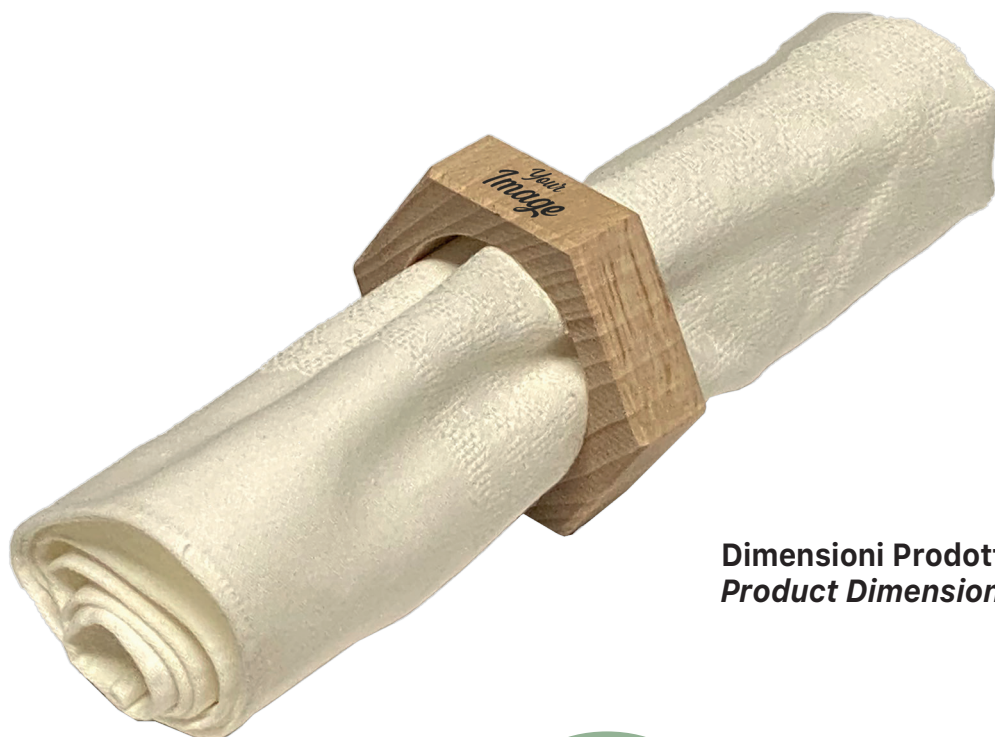

ART. 2735

"Anello"

Dimensioni Prodotto: 80x70x19 mm

Product Dimensions: 180x70x19 mm